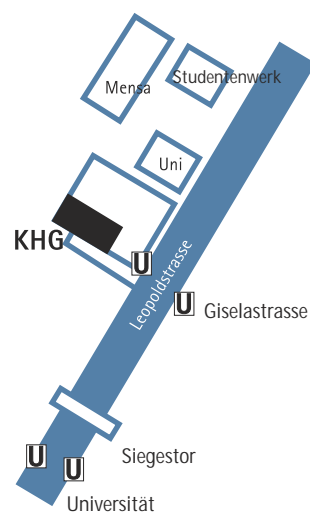

Sun 6:30 pm - 10:30 pm

The KHG is on Facebook:
[KHG LMU München](https://www.facebook.com/KHG.LMU.Muenchen)

A short guide in english ...

KHG Leo 11

Catholic University Chaplaincy
at the Ludwig-Maximilian-University Munich